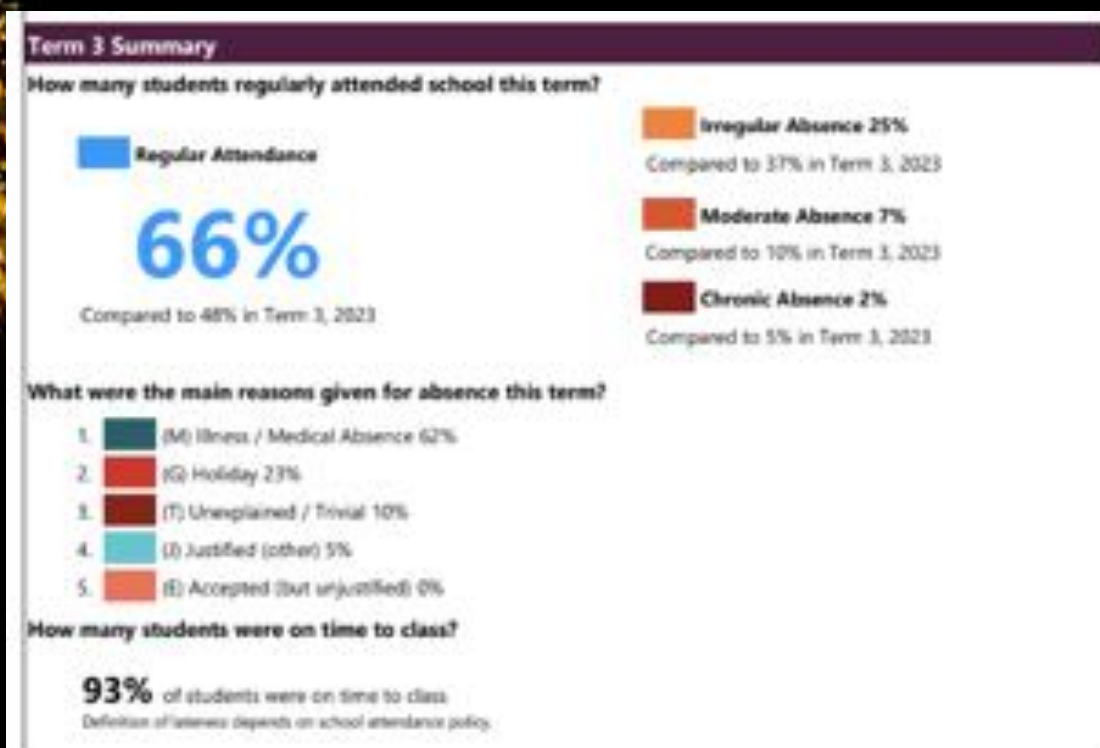

This week we had a team of 24 Year 5-8 students attend the Rakahuri Athletic Sports. We had some wonderful results but these are not yet published so we cannot confirm who will be going through to the Canterbury Athletics at the end of November. We are extremely proud of how all the students participated and represented themselves while down at Ashgrove Park.

A Spotlight on Attendance

As I have mentioned previously the Ministry of Education has tasked schools with increasing attendance rates. The goal is to have attendance across the school at more than 90%. I am sharing Term 4 data with you so you can see that we have a way to go to ensure we are meeting this target.

Student Categories	Student with	Equivalent to
Regular attendance	over 90% attendance	missing fewer than 5 days across a term
Irregular absence	more than 80% and up to 90% attendance	absent for between 5 and 9 days across a term
Moderate absence	more than 70% and up to 80% attendance	absent for between 10 and 14.5 days across a term
Chronic absence	70% attendance or less	absent for 15 days or more across a school term